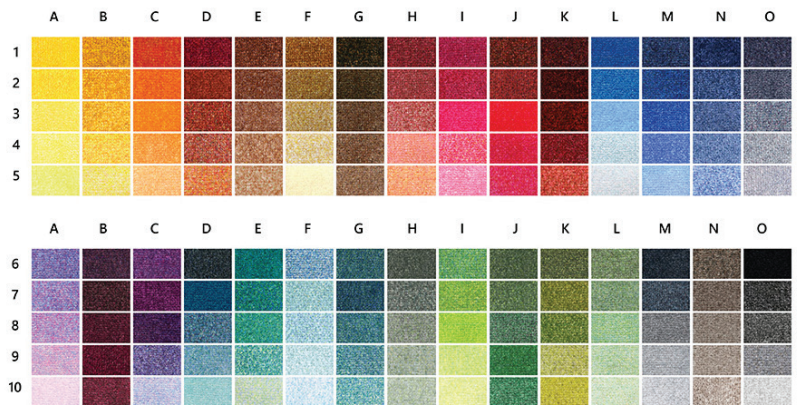

## INDOOR MATTING

# Eco-Dye HD

- Photographic-Quality Print – Logos and designs are digitally printed at 76 dpi on 32 oz./square yard carpet.
- Eco-Friendly – PET (polyethylene terephthalate) carpet surface is made from 100% recycled plastic.
- Fade & Stain Resistant – PET yarn has excellent color-fastness and is resistant to fading or staining.
- Versatile – Choose from 150 standard colors.
- Reliable – Comes standard with durable nitrile rubber backing.

## Photographic Quality Printing & 150 Standard Imprint Colors!

This color chart is intended only as a guide. Imprint colors can vary drastically due to inconsistencies with monitors and printers (if viewing this document printed.)